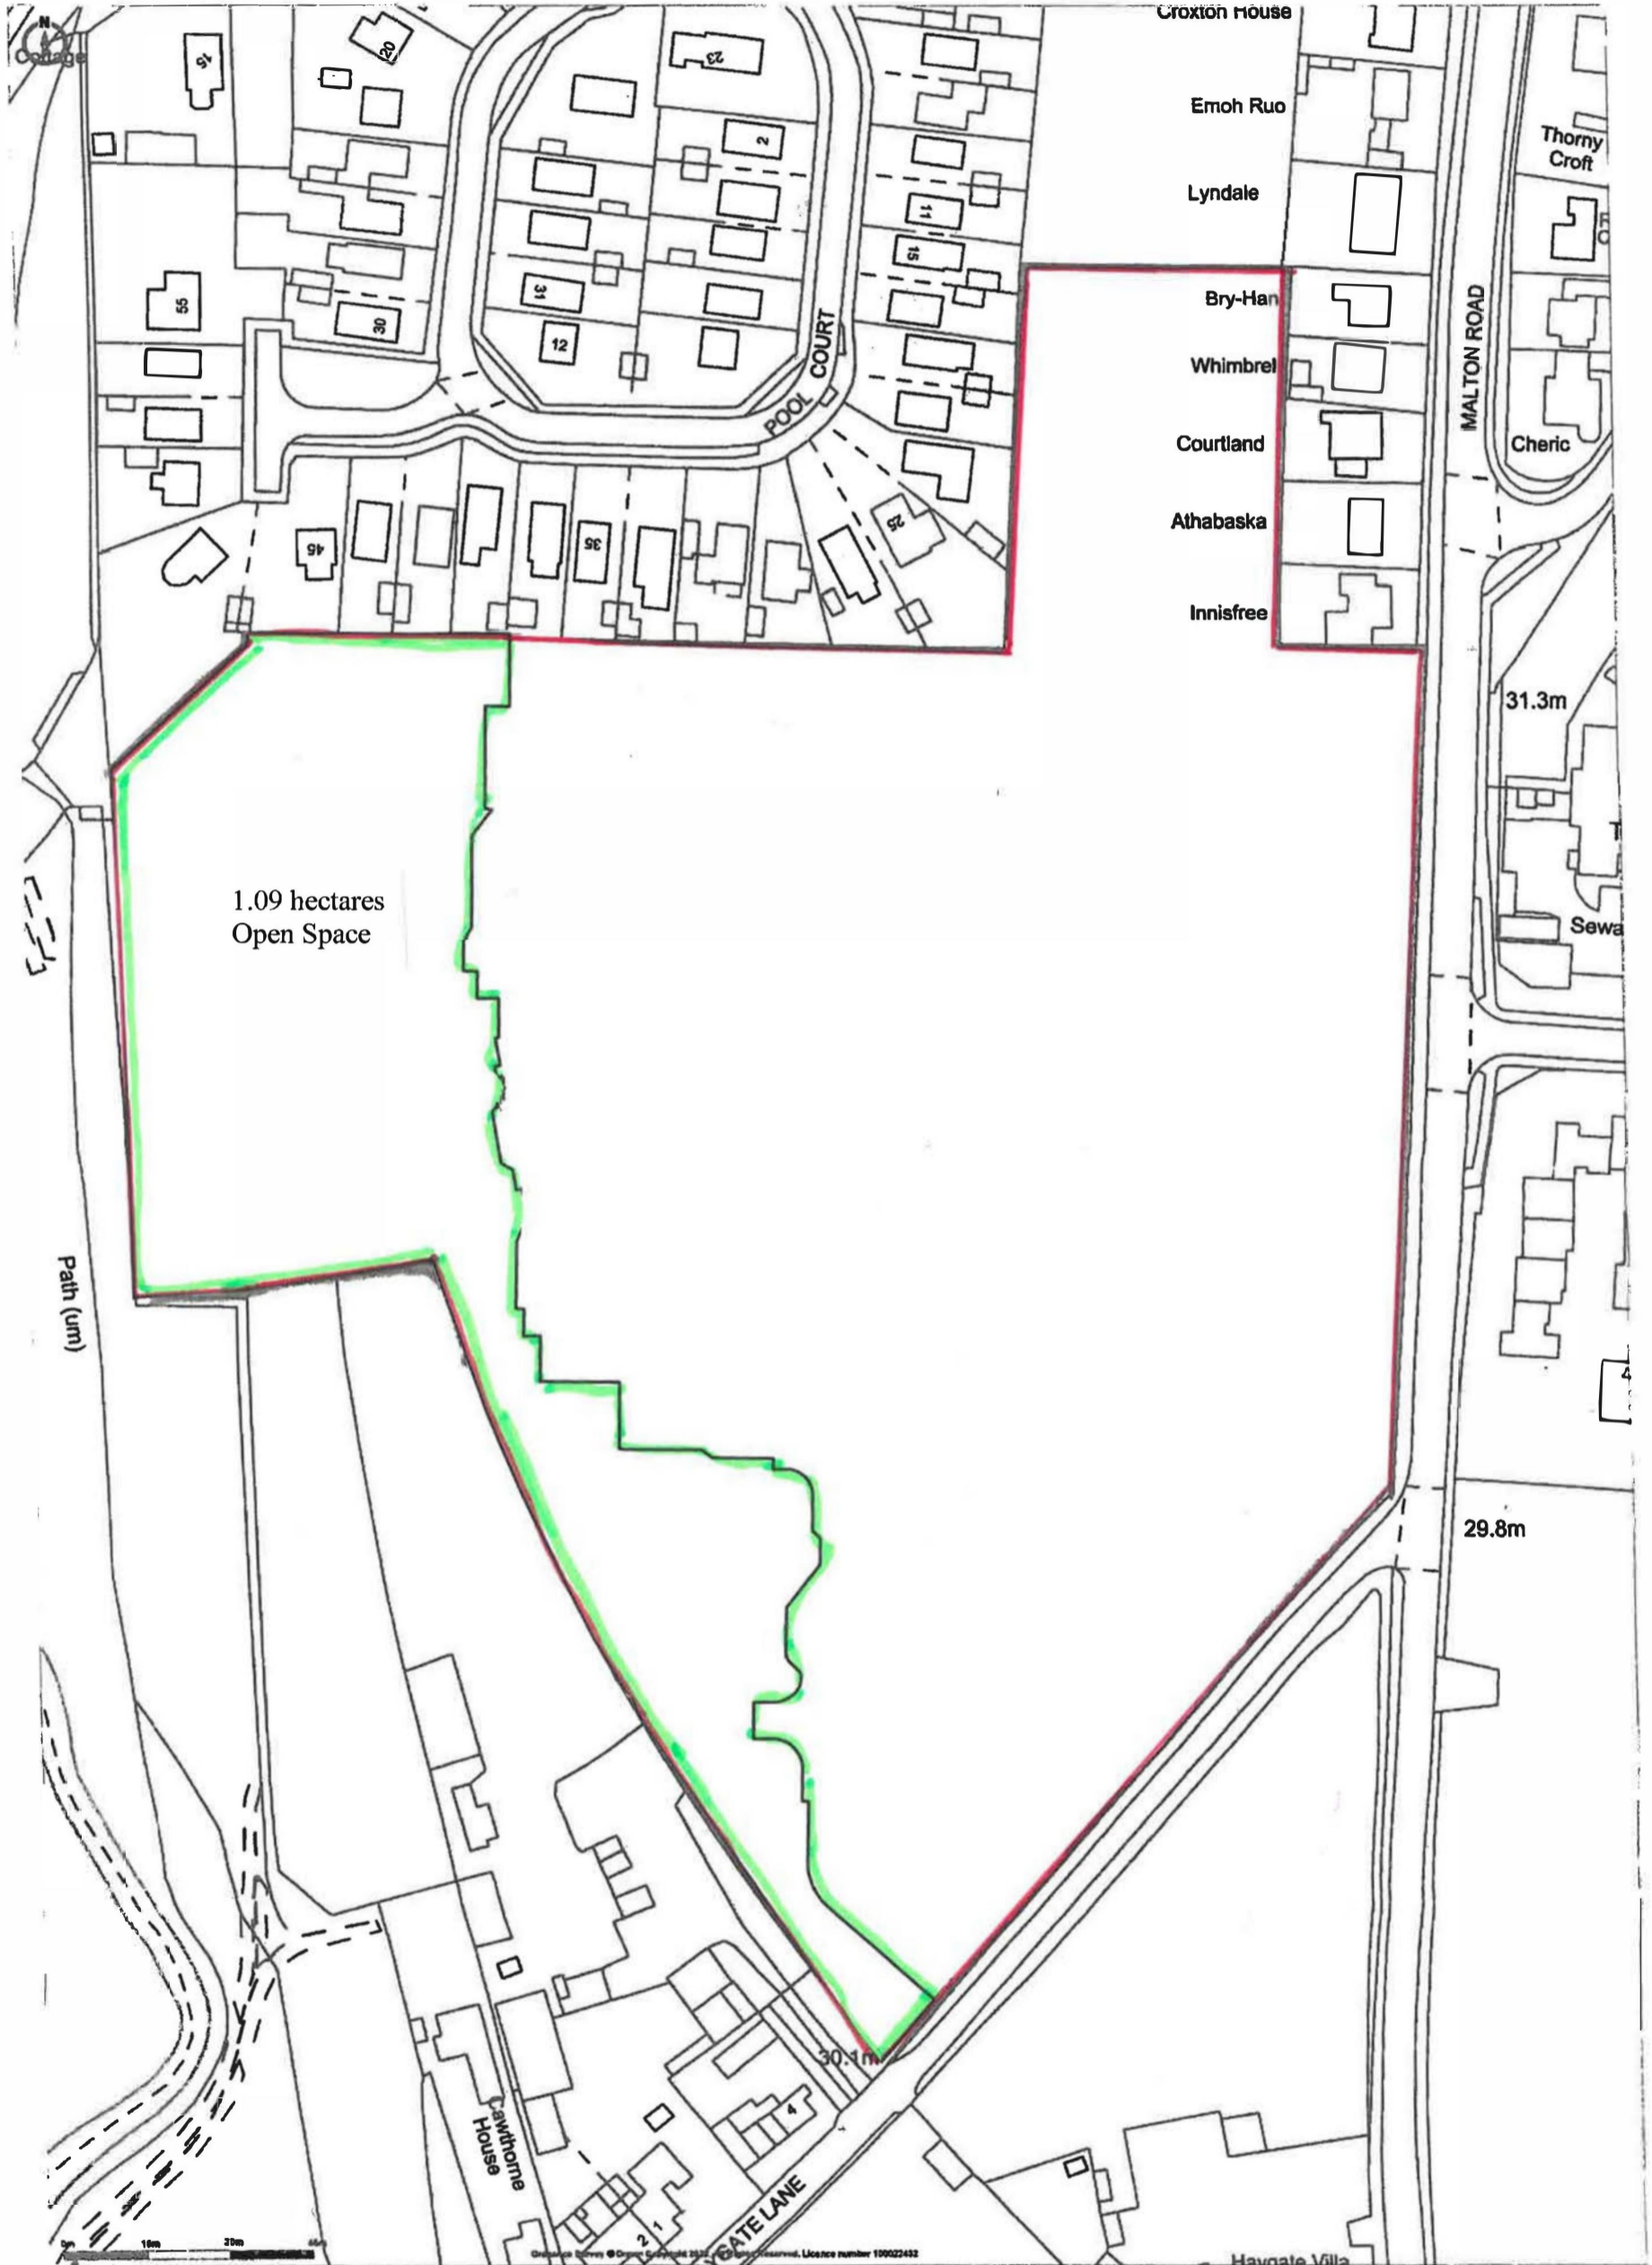

Land on the west side of Malton Road, Pickering, North Yorkshire YO18 7JJ

Promap
LANDMARK INFORMATION

Ordnance Survey © Crown Copyright 2022. All Rights Reserved.
Licence number 100022432
Plotted Scale - 1:11250. Paper Size - A3

Land on the west side of Malton Road, Pickering, North Yorkshire YO18 7JJ

Promap
LANDMARK INFORMATION

Ordnance Survey © Crown Copyright 2022. All Rights Reserved.
License number 100022432
Plotted Scale - 1:11250. Paper Size - A3