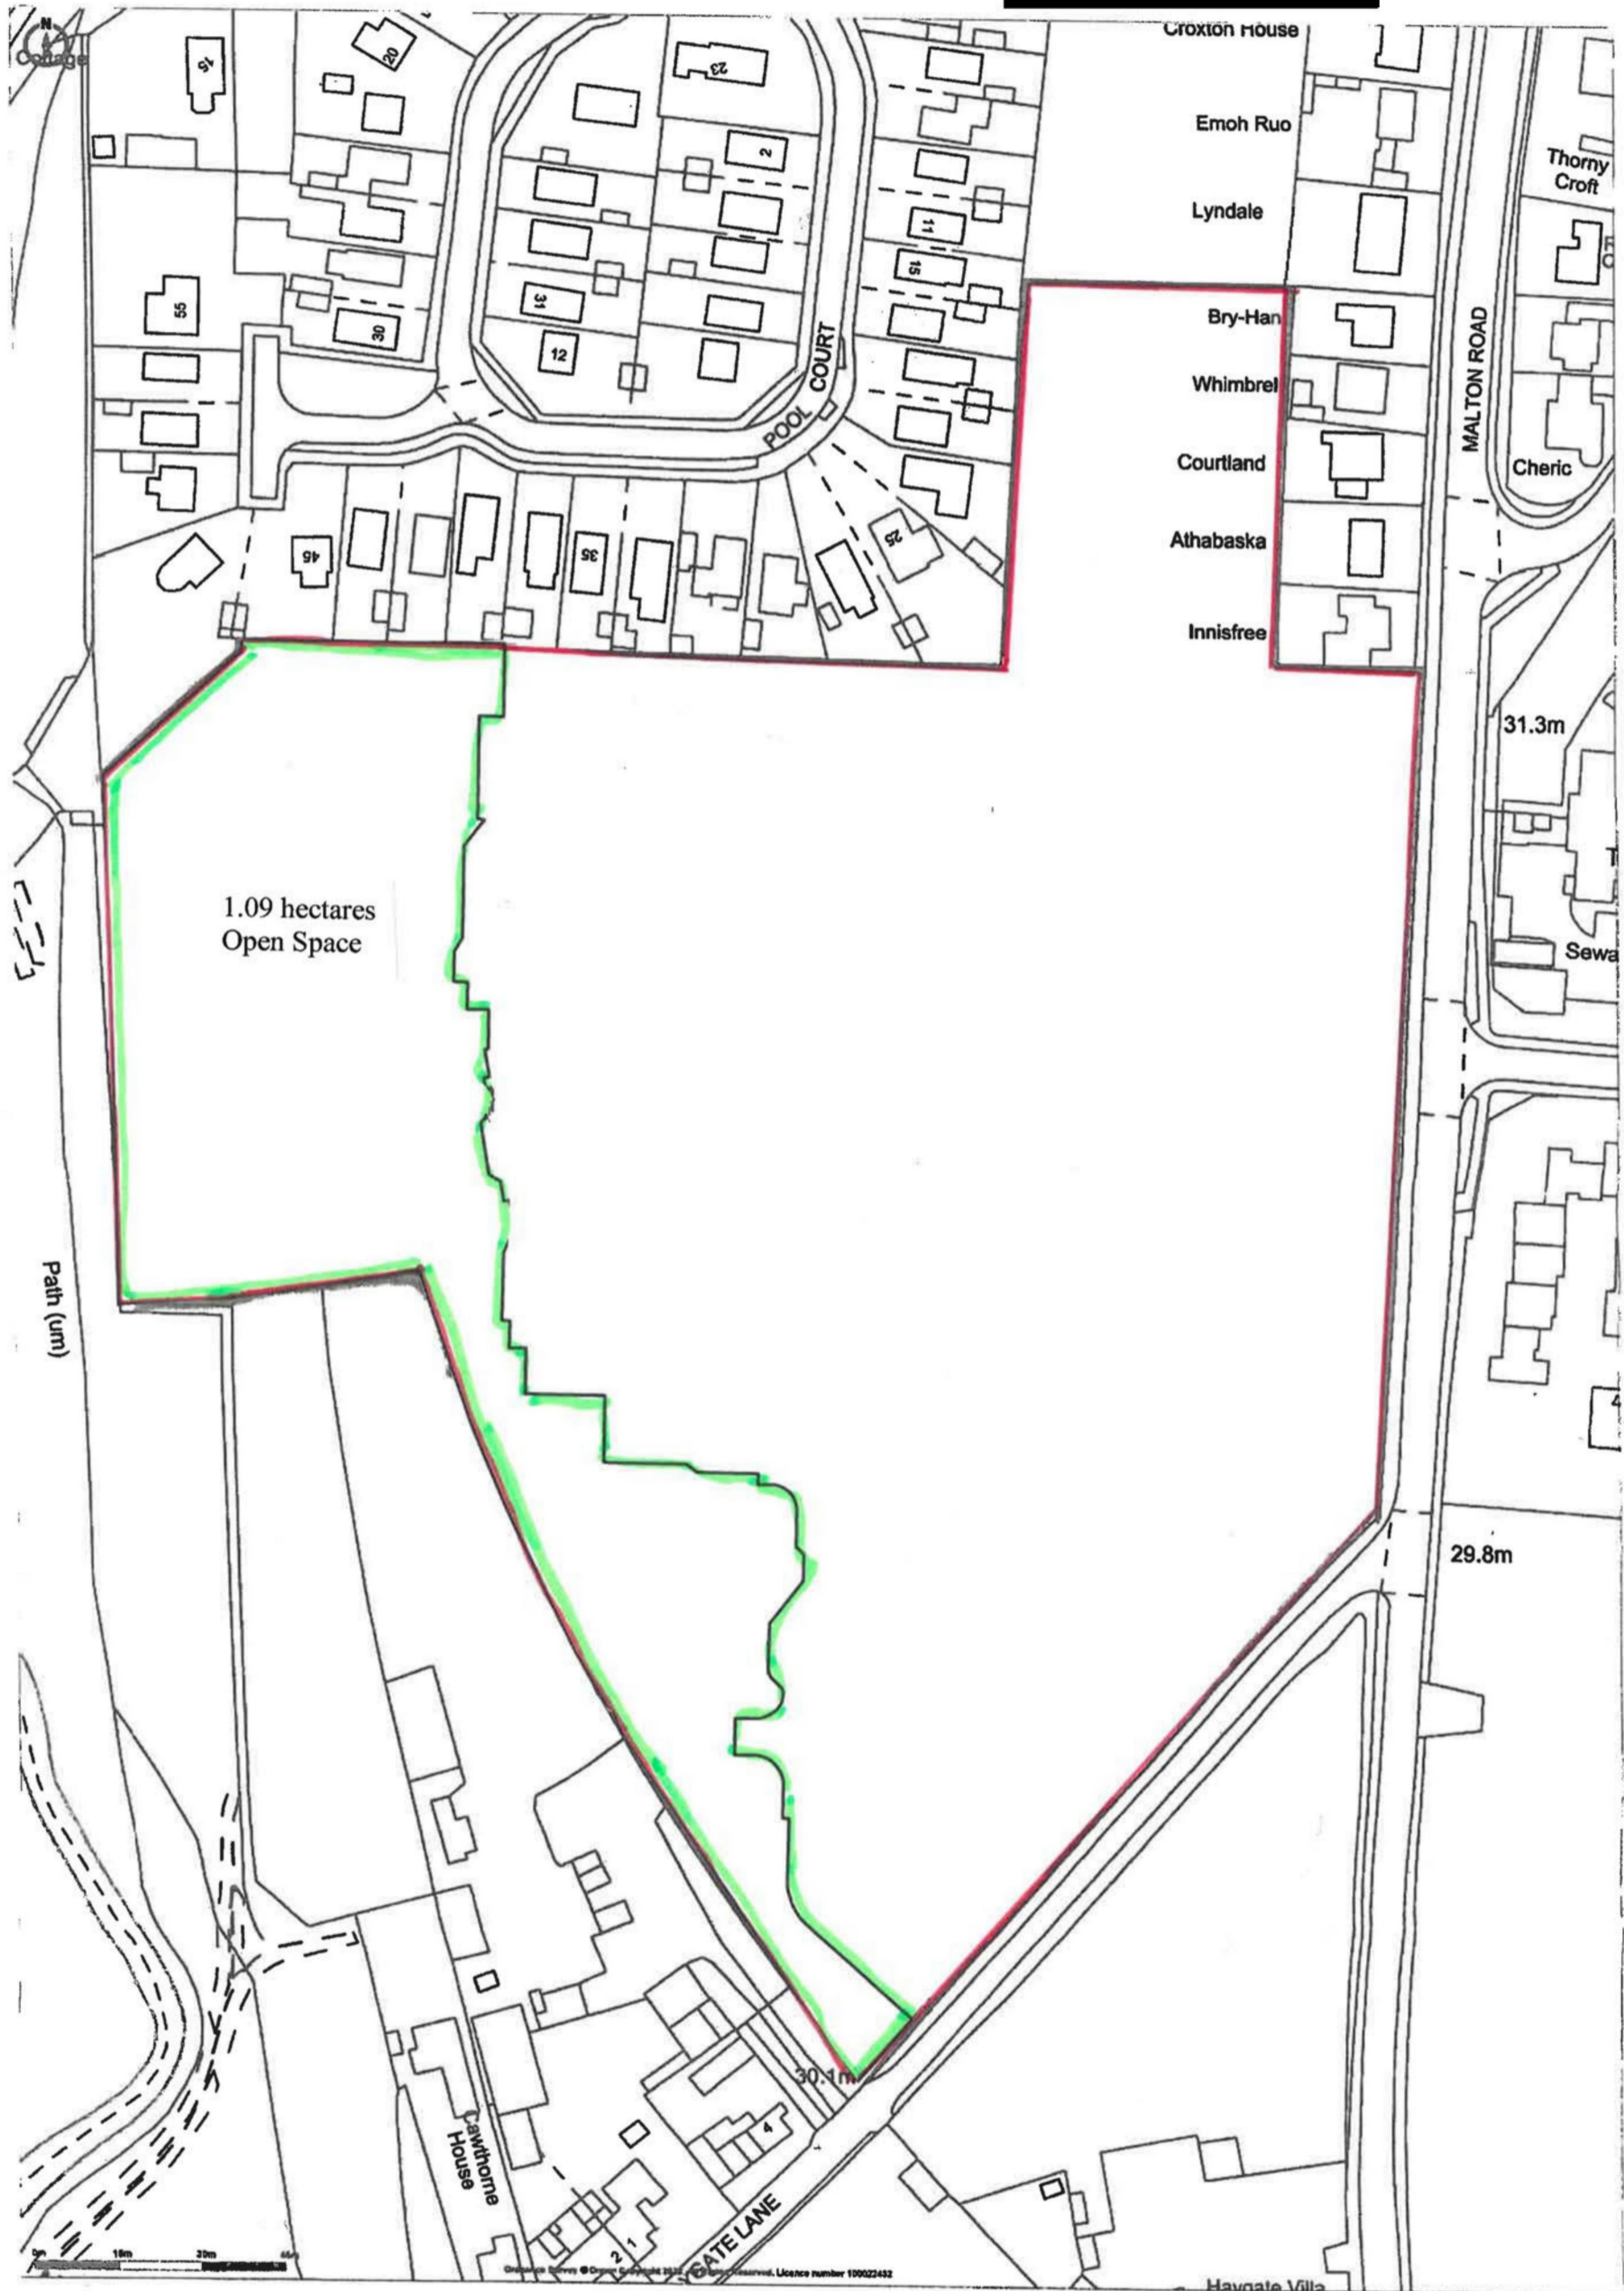

Land on the west side of Malton Road, Pickering, North Yorkshire YO18 7JJ

Promap
LANDMARK INFORMATION

Ordnance Survey © Crown Copyright 2022. All Rights Reserved.
Licence number 100022432
Plotted Scale - 1:11250. Paper Size - A3

Land on the west side of Malton Road, Pickering, North Yorkshire YO18 7JJ

Promap
LANDMARK INFORMATION

Ordnance Survey © Crown Copyright 2022. All Rights Reserved.
License number 100022432
Plotted Scale - 1:11250. Paper Size - A3